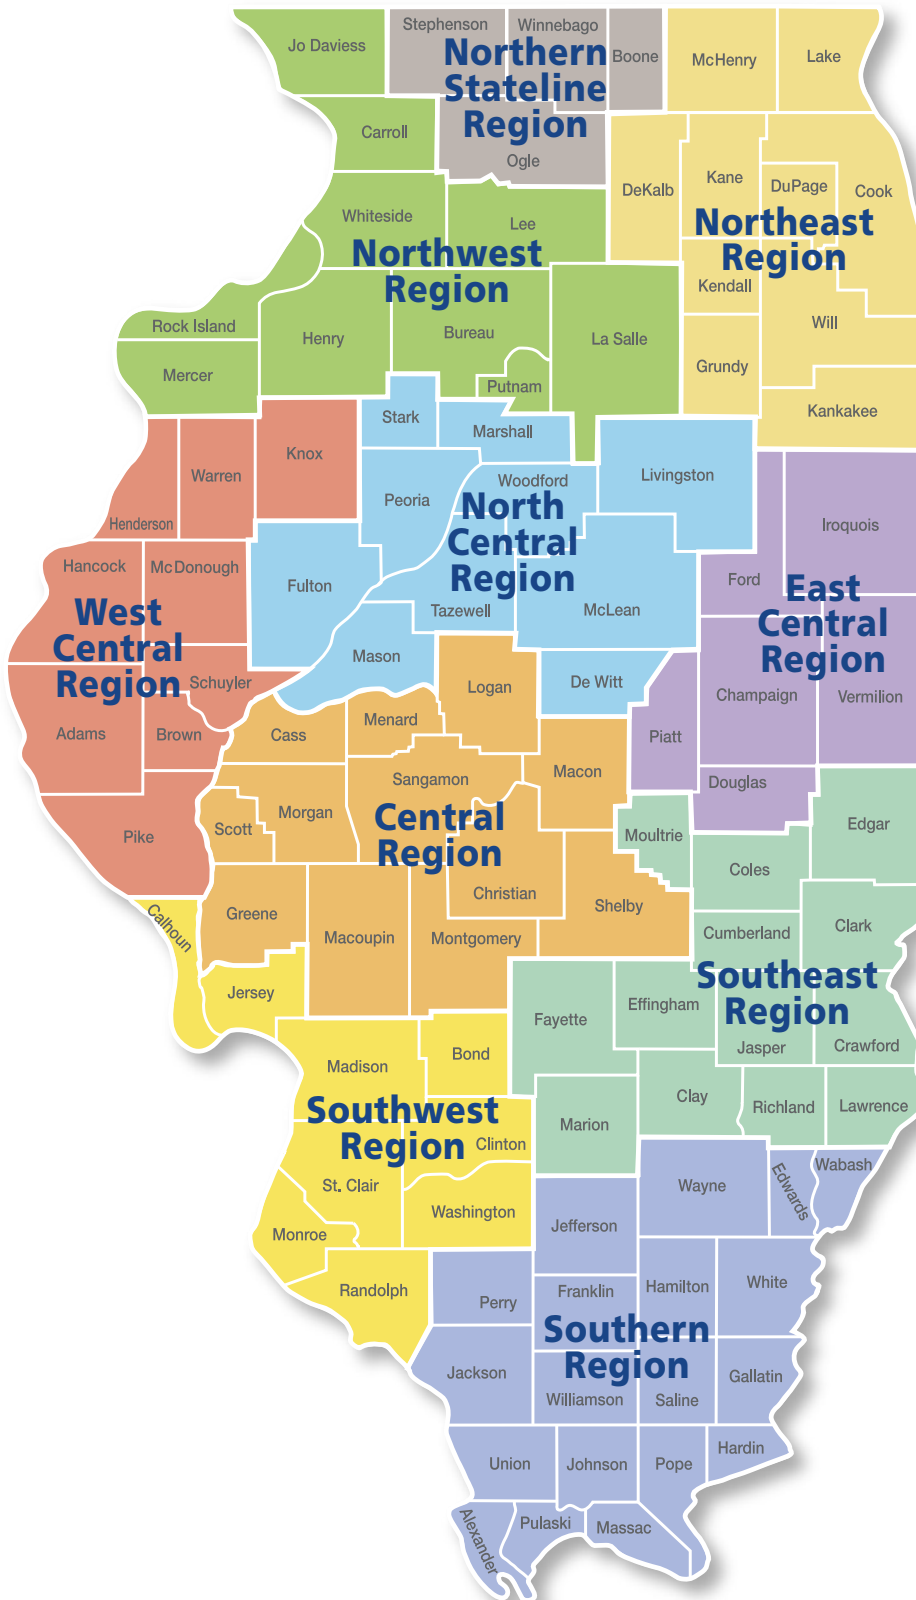

Illinois Department of Commerce & Economic Opportunity

Illinois Department of Commerce Economic Development Regions

Northeast Region Detail

visit us at illinois.gov/dceo

Illinois Department of Commerce Designated Business Representatives

Northeast

A- DeKalb, Du Page, Grundy, Kane, Kendall

Manuel (Manny) Lopez
773.502.7506
Manuel.Lopez@Illinois.gov

Joe McKeown
312.814.1457
Joseph.McKeown@illinois.gov

Sacella Smith
312.639.4029
Sacella.Smith@illinois.gov