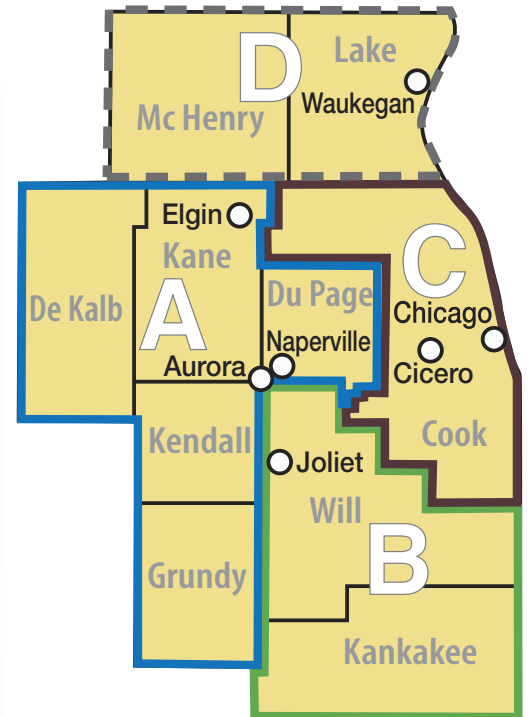

Illinois Department of Commerce & Economic Opportunity

Illinois Department of Commerce Economic Development Regions

Northeast Region Detail

visit us at illinois.gov/dceo

Illinois Department of Commerce Designated Business Representatives

Northeast

A- DeKalb, Du Page, Grundy, Kane, Kendall

Manuel (Manny) Lopez
773.502.7506
Manuel.Lopez@Illinois.gov

Joe McKeown
312.814.1457
Joseph.McKeown@illinois.gov

Sacella Smith
312.639.4029
Sacella.Smith@illinois.gov